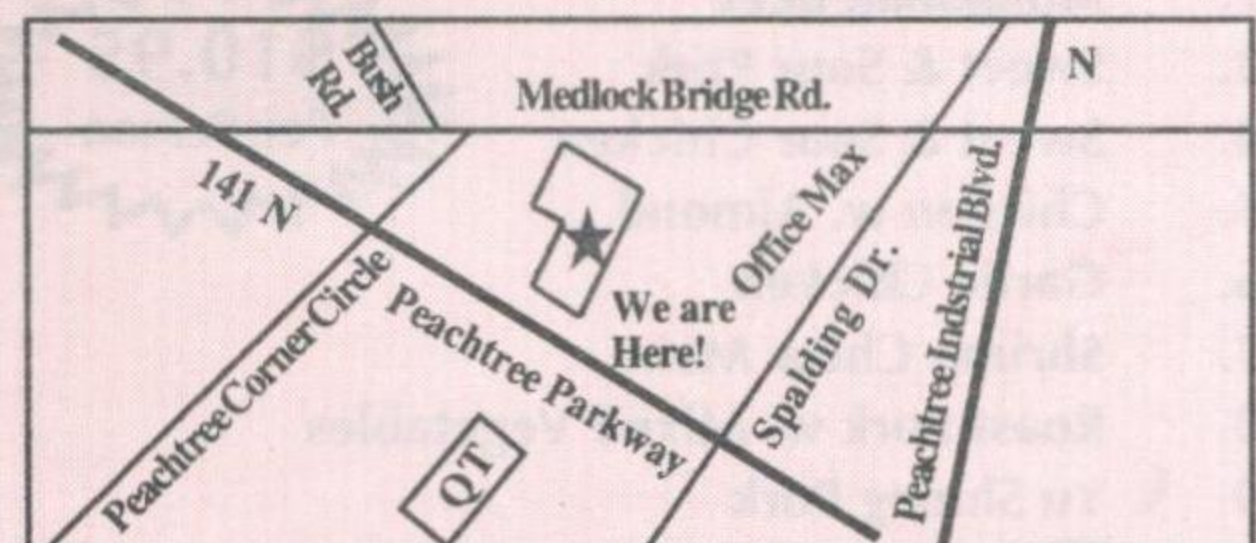

Tel: (770) 449-0088

Fax: (770) 449-7239

www.sunnychinarrestaurant.com

5270 Peachtree Pkwy Suite 119
Norcross, GA 30092

Interlochen Village Shopping Center

Free
Appetizer (under \$5.00)
Any Order \$30.00
or more.
Cannot be combined
with any other coupon
Exp 12.31.2010